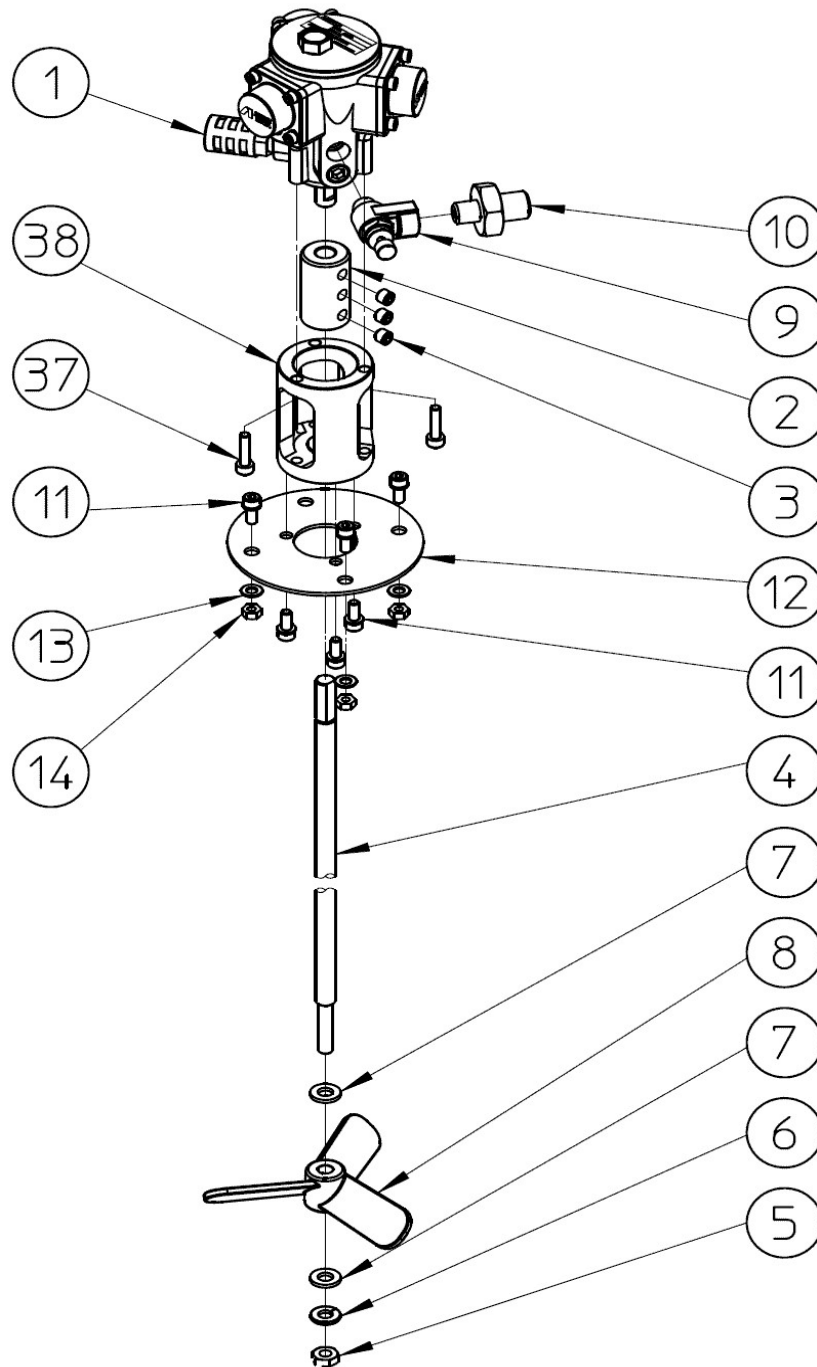

AMM-731B Agitador

NO.	PART CODE	DESCRIPTION	Q'TY	UNIT	SIZE
1	AM7B	AIR MOTOR	1		
2	95000300	SHAFT COUPLING	1		
3	96210606	SCREW	3		M6xL6
4	95001800	MIXING SHAFT	1		
5	96361062	HEXAGON NUT	1		M6 SUS 304
6	96362060	SPRING WASHER	1		M6
7	96363060	WASHER	2		M6
8	95000350	MIXING BLADE	1		
9	97992456	SPEED CONTROLLER	1		
10	96859550	REDUCED ADAPTER	1		R1/8xG1/4
11	96357506	HEX SOCKET HEAD BOLT	7		M4xL10
12	95000320	PLATE	1		
13	96470406	WASHER	4		M4
14	96381046	NUT	4		M4 ZNC
37	96350416	HEX SOCKET HEAD BOLT	3		M4x16L
38	95001270	MOTOR BASE ASSY	1		
0	95001171	ADAPTOR	1		