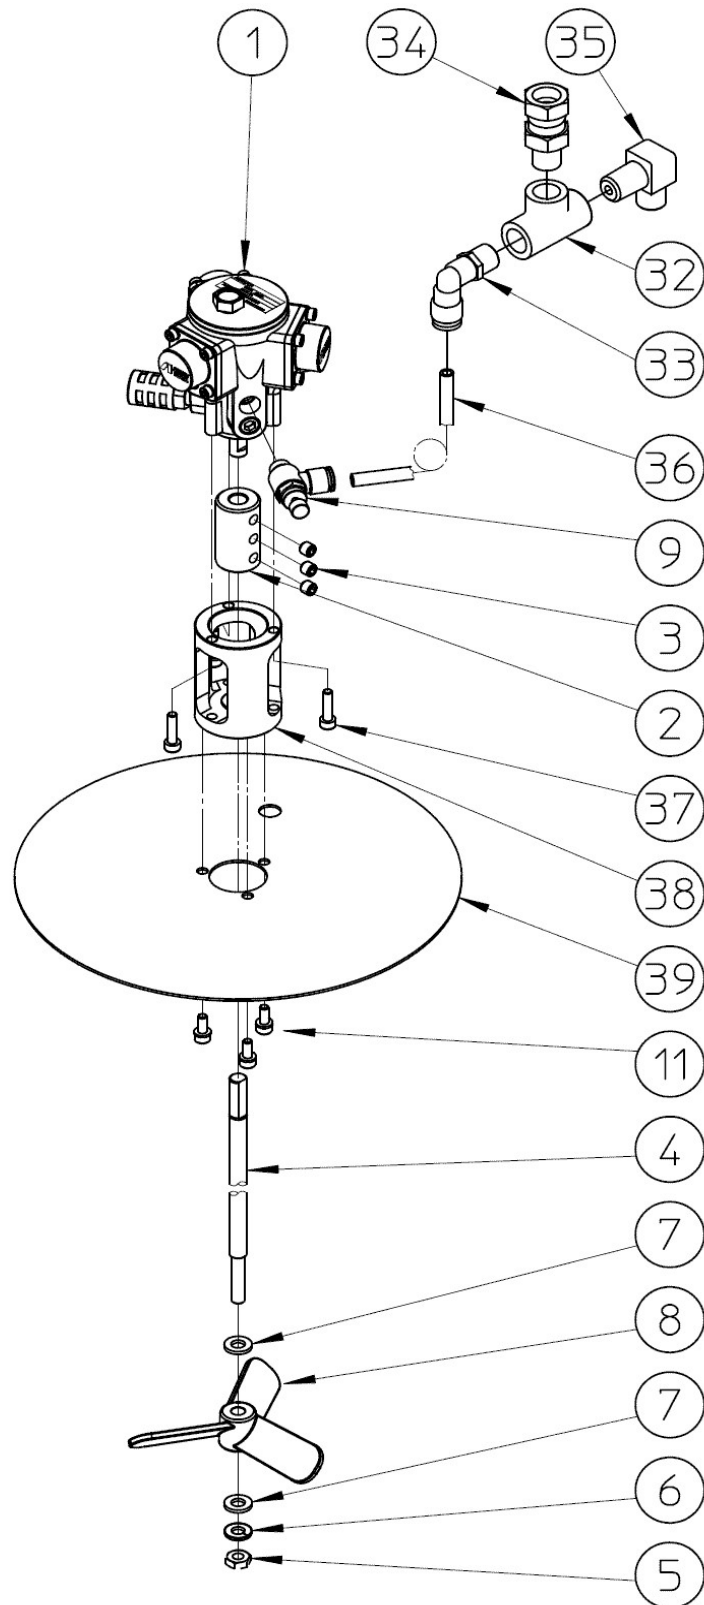

AMM-722B Agitador

NO.	PART CODE	DESCRIPTION	Q'TY	UNIT	SIZE
1	AM7B	AIR MOTOR	1		
2	95000300	SHAFT COUPLING	1		
3	96210606	SCREW	3		M6xL6
4	95000502	MIXING SHAFT	1		
5	96361062	HEXAGON NUT	1		M6 SUS 304
6	96362060	SPRING WASHER	1		M6
7	96363060	WASHER	2		M6
8	95000350	MIXING BLADE	1		
9	97992458	SPEED CONTROLLER	1		
11	96357506	HEX SOCKET HEAD BOLT	3		M4xL10
32	96678402	TEE JOINT(1/4)	1		1/4
33	96809453	ELBOW UNION	1		SLL062V
34	96859002	UNION	1		1/4
35	96858002	JOINT	1		1/4
36	95000430	URETHANE TUBE	1		
37	96350416	HEX SOCKET HEAD BOLT	3		M4x16L
38	95001270	MOTOR BASE ASSY	1		
39	95000510	LID	1		